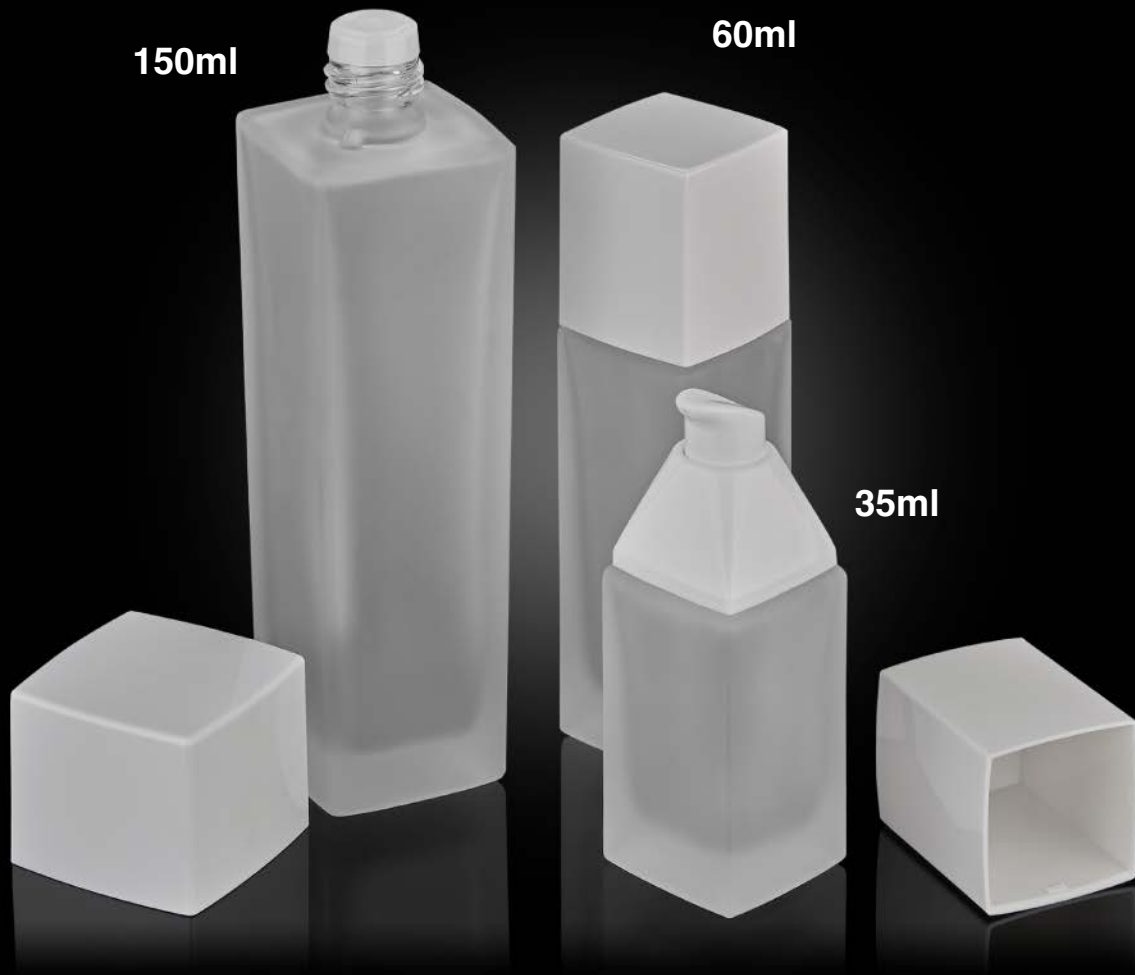

INFORMATION

Capacity

YT_LT6010
YT_LT6012
YT_LT6015

100ml
120ml
150ml

Height

122mm
126mm
132mm

Diameter

51mm
53mm
55mm

Height

108mm

130mm

178mm

Diameter

37mm

37mm

46mm