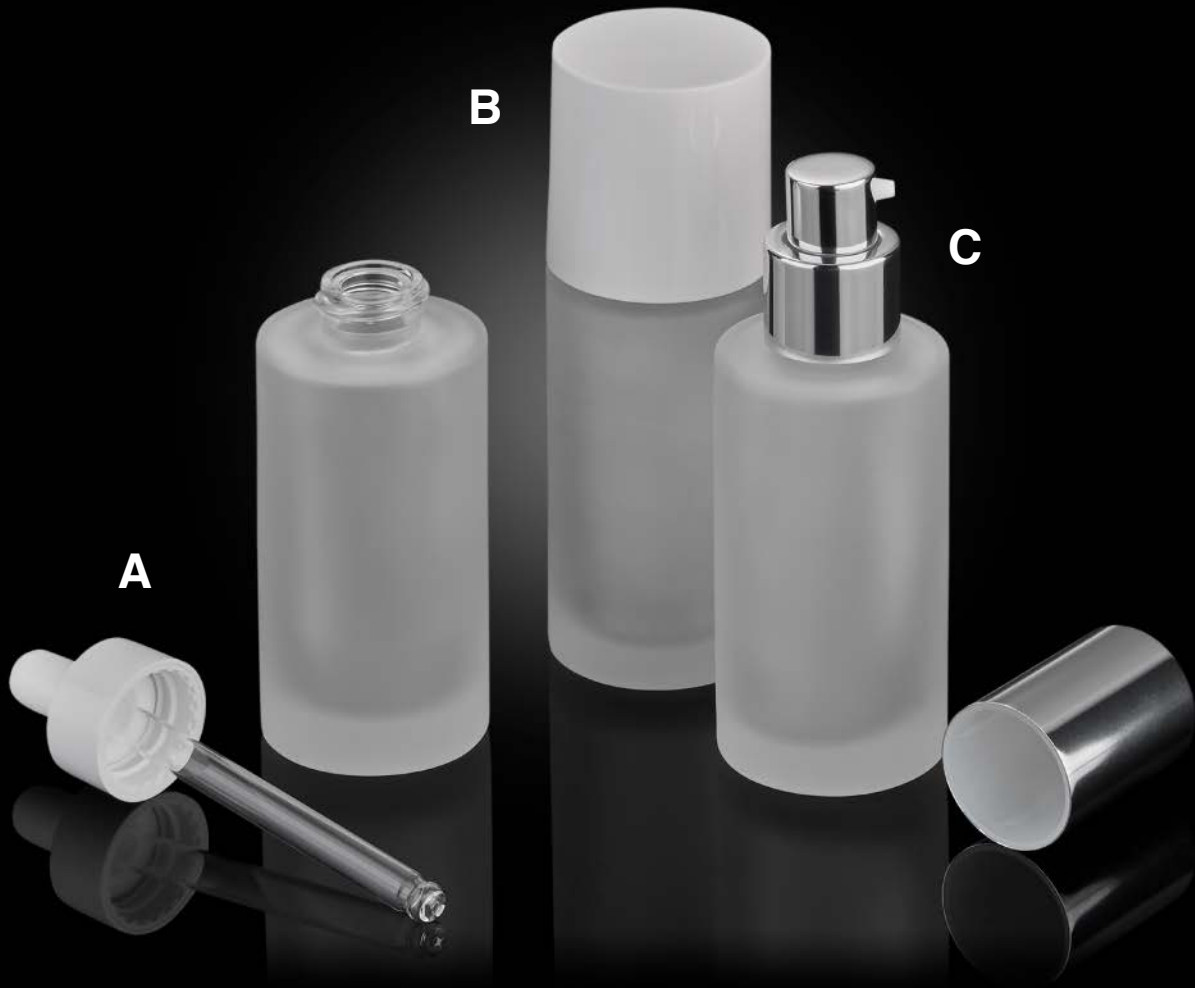

Dropper

-

88mm

PP&Silicone

Bottle Diameter
40mm

Bottle Height
63.7mm

Capacity:
30ml

YT_LDN050

Bottle Diameter
40mm

Bottle Height
86.6mm

Capacity:
50ml

ACCESSORY

A

Dropper

Output Level

-