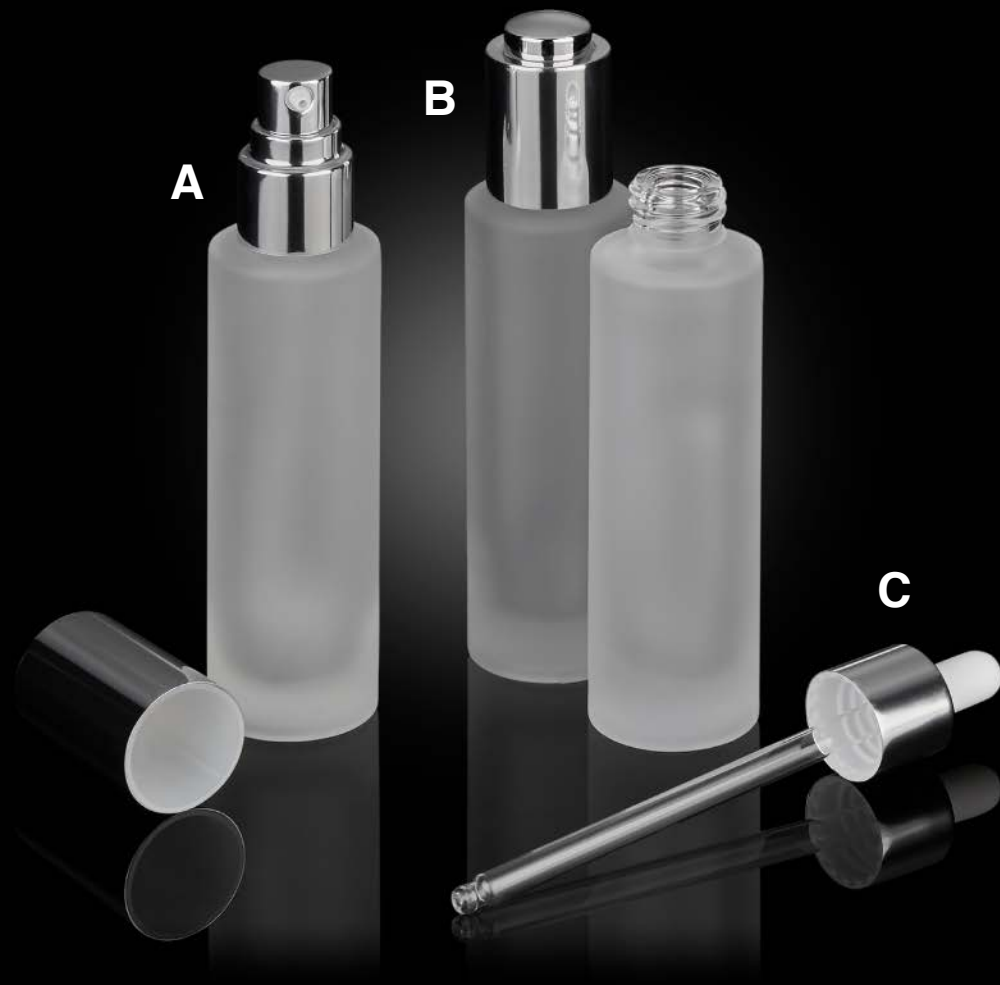

ACCESSORY

A

Pump

B

Dropper 1

C

Dropper 2

Output Level

0.25ml

-

-

Height w/ Bottle

150mm

150mm

148mm

Material

PP&Alum

PP&Alum

PP&Silicone

Bottle Diameter
35mm

Bottle Height
123.7mm

Capacity:
50ml